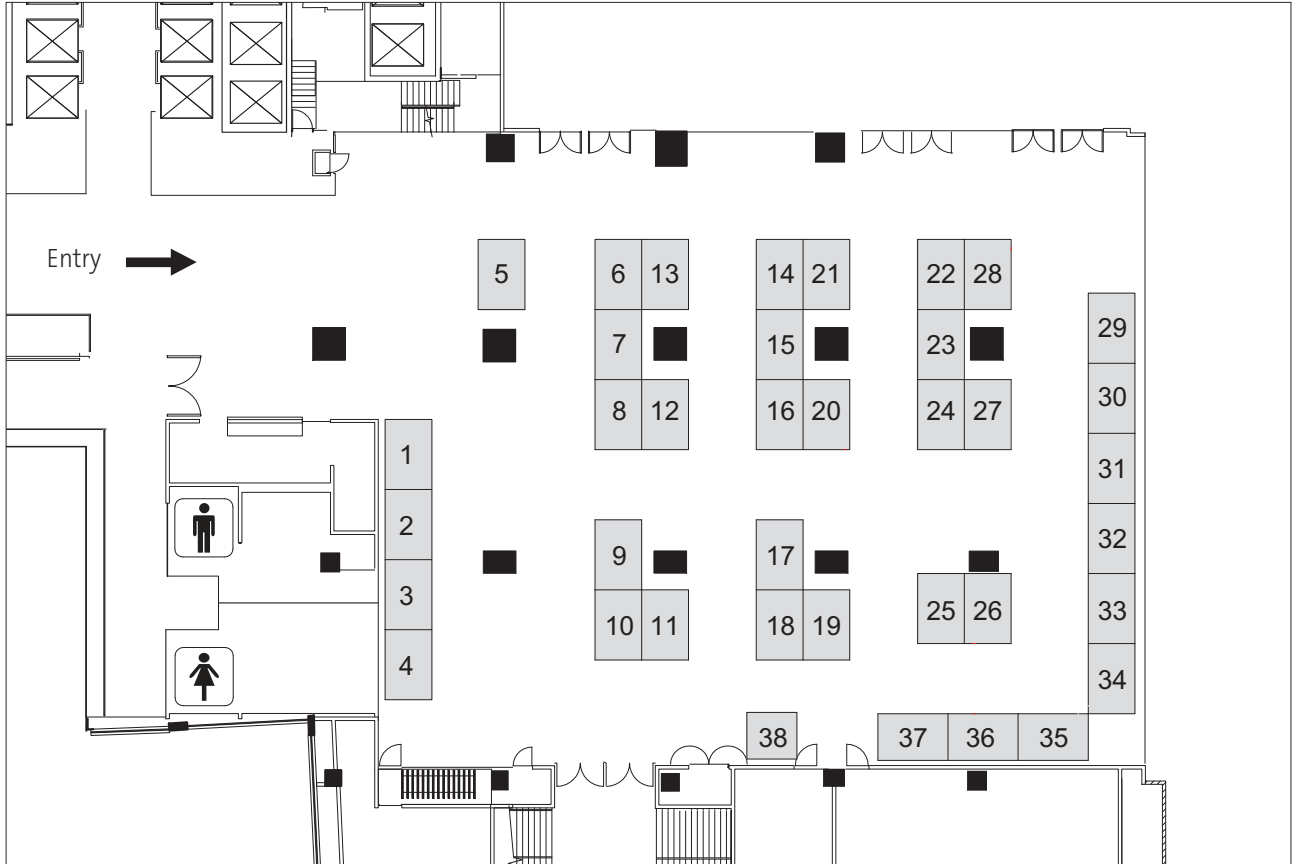

Sydney Hilton Hotel | Level 3 Exhibition

Sydney Hilton Hotel | Level 4 Exhibition

Booth No.	Exhibitor	Booth No.	Exhibitor
9	Airways Hotel Ltd	40	NiuPower
21	ANZ Banking Group (PNG) Ltd	42	NKW Holdings Ltd
2	Bank of South Pacific Ltd	5,6,13	Oil Search
52	Clough Projects Australia Pty Ltd	44	P&O Maritime
10	Coerco Pty Ltd	29,30	PNG Chamber of Mines & Petroleum
18	Concrete Canvas Ltd	36	PNG Environmental Services
32	deugro Projects	35	PNG Extraction Industries PNGEITI
24	Digicel PNG Ltd	25	PNG Forest Products - PNGFP
53	Erias Group	54	PNG M&P Hospitality Services Ltd
8	ExxonMobil PNG Ltd	43	PNG Tourism Promotion Authority
23	Harmony Gold Mining Company Ltd	7	Porgera Joint Venture (PJV)
31	Hevilift Group Pty Ltd	38	Rhodes Ltd
27	High Artic Energy Services (PNG) Ltd	28	Santos Ltd
49	Hilton Port Moresby Star Mountain Plaza	47	Searcher Seismic Pty Ltd
34	Holiday Inn - IHG	14,15	Spiecapag Entrepose
33	International SOS	3	Steamships Ltd
11	Intertek Genalysis	46	Sun Engineering (Qld) Pty Ltd
41	Kina Petroleum Ltd	1	Telikom PNG Ltd
39	Kumul Petroleum Holdings Ltd	45	Terrain Tamer 4WD Parts - Don Kyatt
19	Mabey Bridge Limited	48	Tomra Sorting Pty Ltd
17	Markham Culverts Ltd	16,20	Total Oil Asia-Pacific Pte Ltd PNG
4	Mineral Resources Authority - MRA	51	Tropex Exports Ltd
50	Mineral Resources Development - MRDC	26	Tropicair Ltd
37	National Superannuation Fund - NASFUND	12	Wafi-Golpu Joint Venture
22	Newcrest Mining Limited - Lihir		