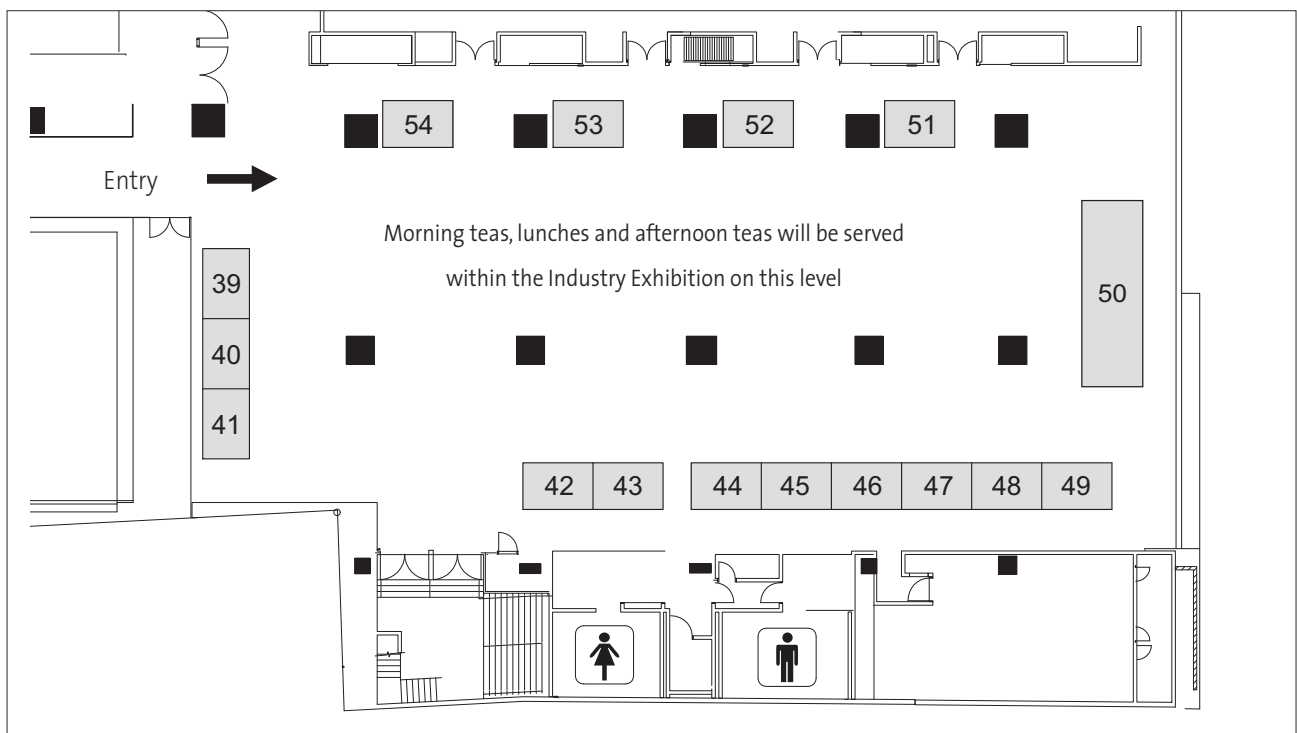

Sydney Hilton Hotel | Level 3 Exhibition

Sydney Hilton Hotel | Level 4 Exhibition

Booth No.	Exhibitor	Booth No.	Exhibitor
9	Airways Hotel Ltd	40	NiuPower
21	ANZ Banking Group (PNG) Ltd	42	NKW Holdings Ltd
2	Bank of South Pacific Ltd	5,6,13	Oil Search
52	Clough Projects Australia Pty Ltd	44	P&O Maritime
10	Coerco Pty Ltd	29,30	PNG Chamber of Mines & Petroleum
18	Concrete Canvas Ltd	36	PNG Environmental Services
32	deugro Projects	35	PNG Extraction Industries PNGEITI
24	Digicel PNG Ltd	25	PNG Forest Products - PNGFP
53	Erias Group	54	PNG M&P Hospitality Services Ltd
8	ExxonMobil PNG Ltd	43	PNG Tourism Promotion Authority
23	Harmony Gold Mining Company Ltd	7	Porgera Joint Venture (PJV)
31	Hevilift Group Pty Ltd	38	Rhodes Ltd
27	High Artic Energy Services (PNG) Ltd	28	Santos Ltd
49	Hilton Port Moresby Star Mountain Plaza	47	Searcher Seismic Pty Ltd
34	Holiday Inn - IHG	14,15	Spiecapag Entrepose
33	International SOS	3	Steamships Ltd
11	Intertek Genalysis	46	Sun Engineering (Qld) Pty Ltd
41	Kina Petroleum Ltd	1	Telikom PNG Ltd
39	Kumul Petroleum Holdings Ltd	45	Terrain Tamer 4WD Parts - Don Kyatt
19	Mabey Bridge Limited	48	Tomra Sorting Pty Ltd
17	Markham Culverts Ltd	16,20	Total Oil Asia-Pacific Pte Ltd PNG
4	Mineral Resources Authority - MRA	51	Tropex Exports Ltd
50	Mineral Resources Development - MRDC	26	Tropicair Ltd
37	National Superannuation Fund - NASFUND	12	Wafi-Golpu Joint Venture
22	Newcrest Mining Limited - Lihir		